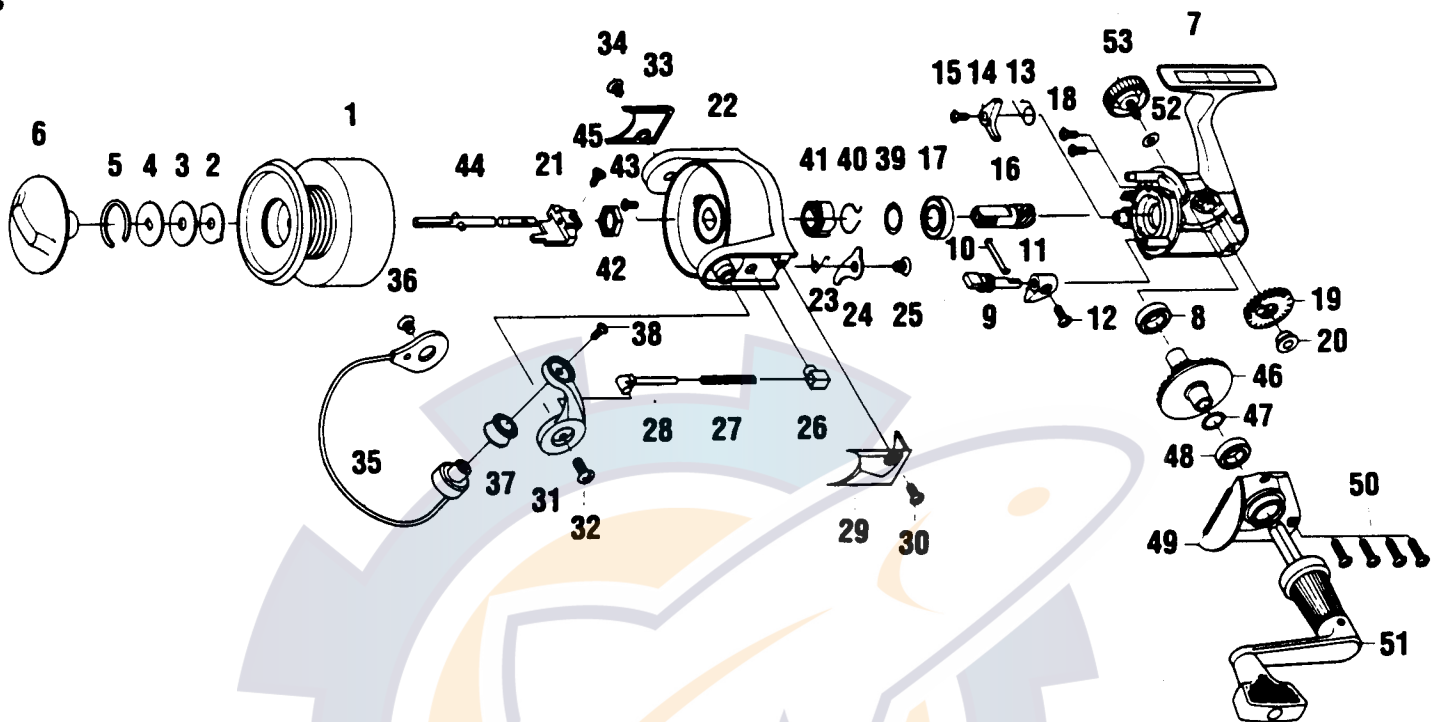

QUANTUM GW20

Key No.	Part No.	Description	Price	Key No.	Part No.	Description	Price
1	BH321-13	Spool Assembly	7.75	28	BH046-13	Arm Lever Cover	1.35
2	BH081-11	Spool Washer "A"	.55	29	BH085-13	Cover Screw	.45
3	BH033-11	Spool Washer "B"	.60	30	BH007-13	Arm Lever	2.30
4	BH080-11	Spool Washer "D"	.90	31	BH044-13	Arm Lever Screw	.40
5	BH038-11	Drag Retainer	.95	32	BH024-13	Bail Holder Cover	.80
6	BH332-13	Drag Knob Assembly	2.50	33	BH085-13	Cover Screw	.45
7	BH001-13	Body	3.70	34	BH347-13	Bail Assembly	4.70
8	BH027-12	Bearing	5.95	35	BH016-13	Line Roller Washer	.55
9	BH090-11	Stopper Cam	1.50	36	BH004-13	Line Roller Ball Bearing	3.90
10	BH089-11	Stopper Cam Spring	.90	37	BH044-13	Bail Holder Screw	.40
11	BH059-13	Stopper Lever	.60	38	BH108-13	Bail Screw	.40
12	BH135-13	Stopper Lever Screw	.45	39	BH110-11	Bearing Washer	.50
13	BH061-11	Stopper Spring	1.40	40	BH086-11	Silent Spring	1.55
14	BH063-11	Stopper	1.45	41	BH060-11	Ratchet Gear	1.55
15	BH077-11	Stopper Screw	.60	42	BH006-11	Rotor Nut	1.05
16	BH011-13	Pinion Gear	2.60	43	BH094-11	Rotor Nut Lock Screw	.60
17	BH028-11	Ball Bearing	8.20	44	BH315-11	Main Shaft Assembly	5.40
18	BH041-11	Bearing Screw	.60	45	BH100-11	Main Shaft Screw	.60
19	BH053-11	O/S Gear	1.45	46	BH012-13	Driver Gear	2.35
20	BH025-11	O/S Slider	2.50	47	BH026-11	Adjust Washer	.65
21	BH009-13	Rotor	3.35	48	BH027-12	Bearing	5.95
22	BH049-11	Kick Lever Spring	.90	49	BH023-13	Body Cover	2.20
23	BH019-11	Kick Lever	1.80	50	BH057-13	Body Cover Screw	.40
24	BH136-11	Kick Lever Screw	.60	51	BH318-13	Handle Assembly	4.25
25	BH020-11	Spring Holder	.90	52	BH105-11	Handle Cap Washer	.45
26	BH022-11	Arm Lever Spring	5.40	53	BH073-13	Handle Screw Cap	2.20
27	BH031-11	Spring Shaft	2.52				

Prices subject to change without notice. Prices do not include postage and handling.

PLEASE ORDER BY PART NUMBER

Rev. 6/95

Zebco Division Brunswick Corporation, Box 270, Tulsa, OK 74101 USA 918-836-5581